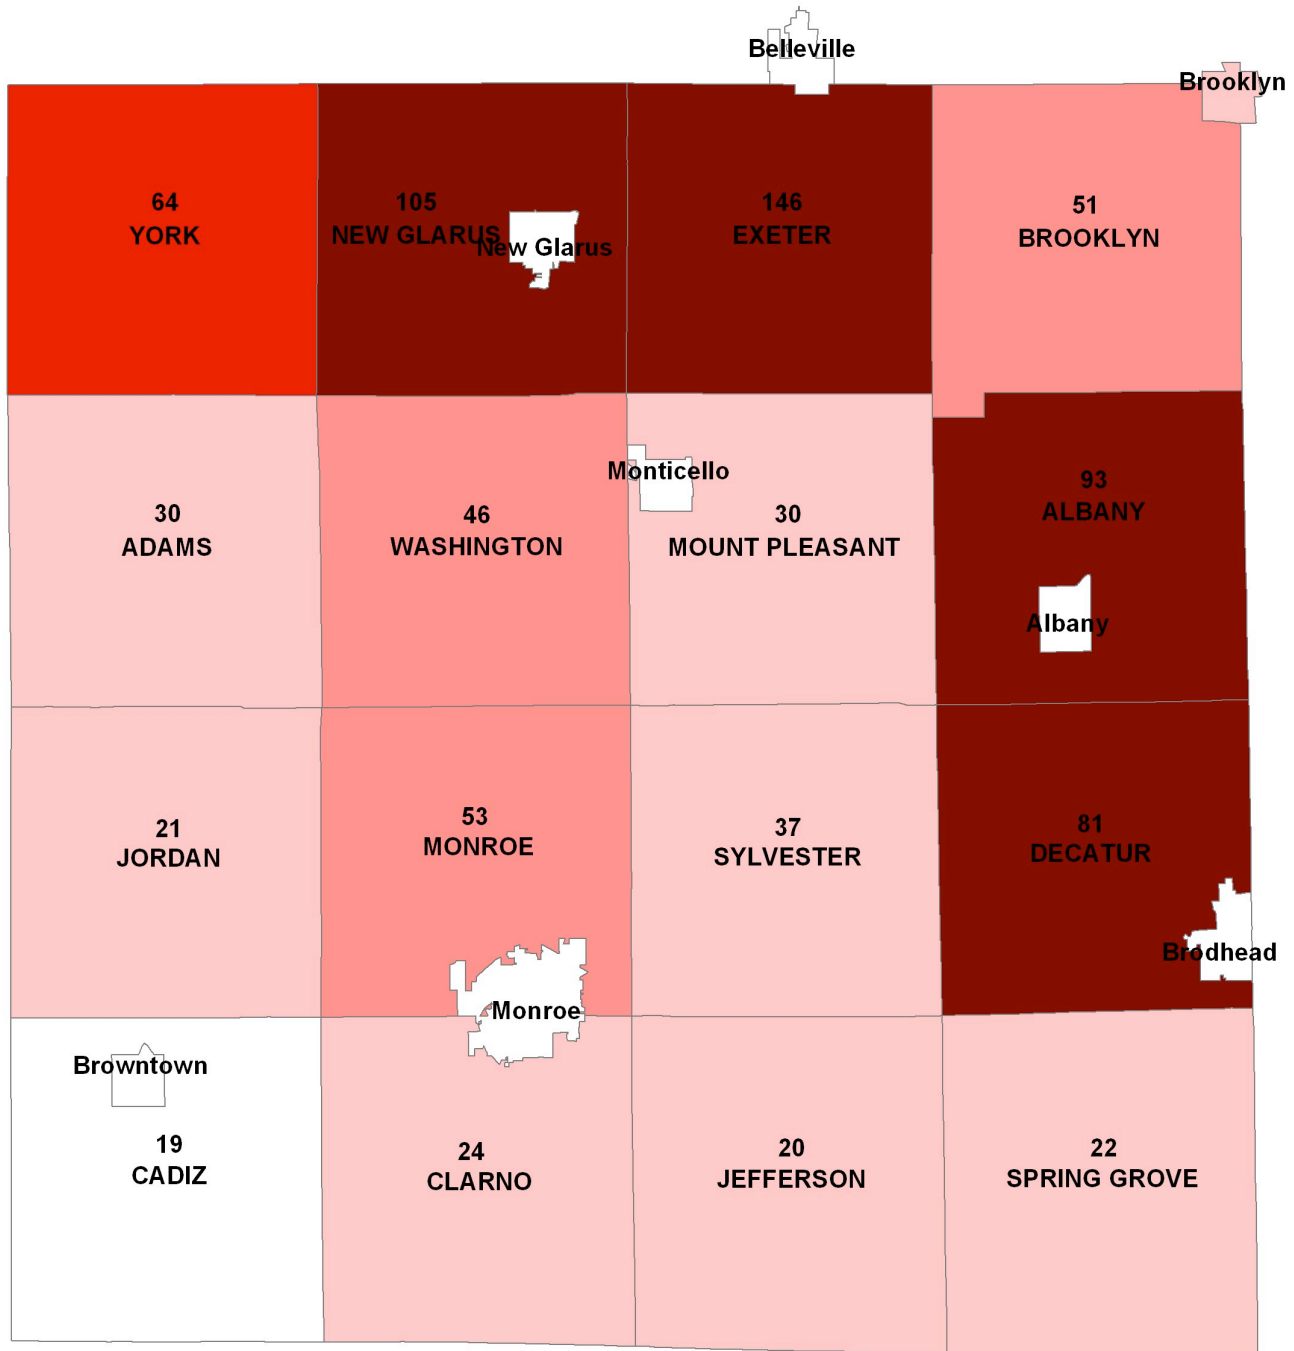

MAP 8.1 NEW RESIDENCES 2001 - 2004

- GREEN COUNTY, WISCONSIN -