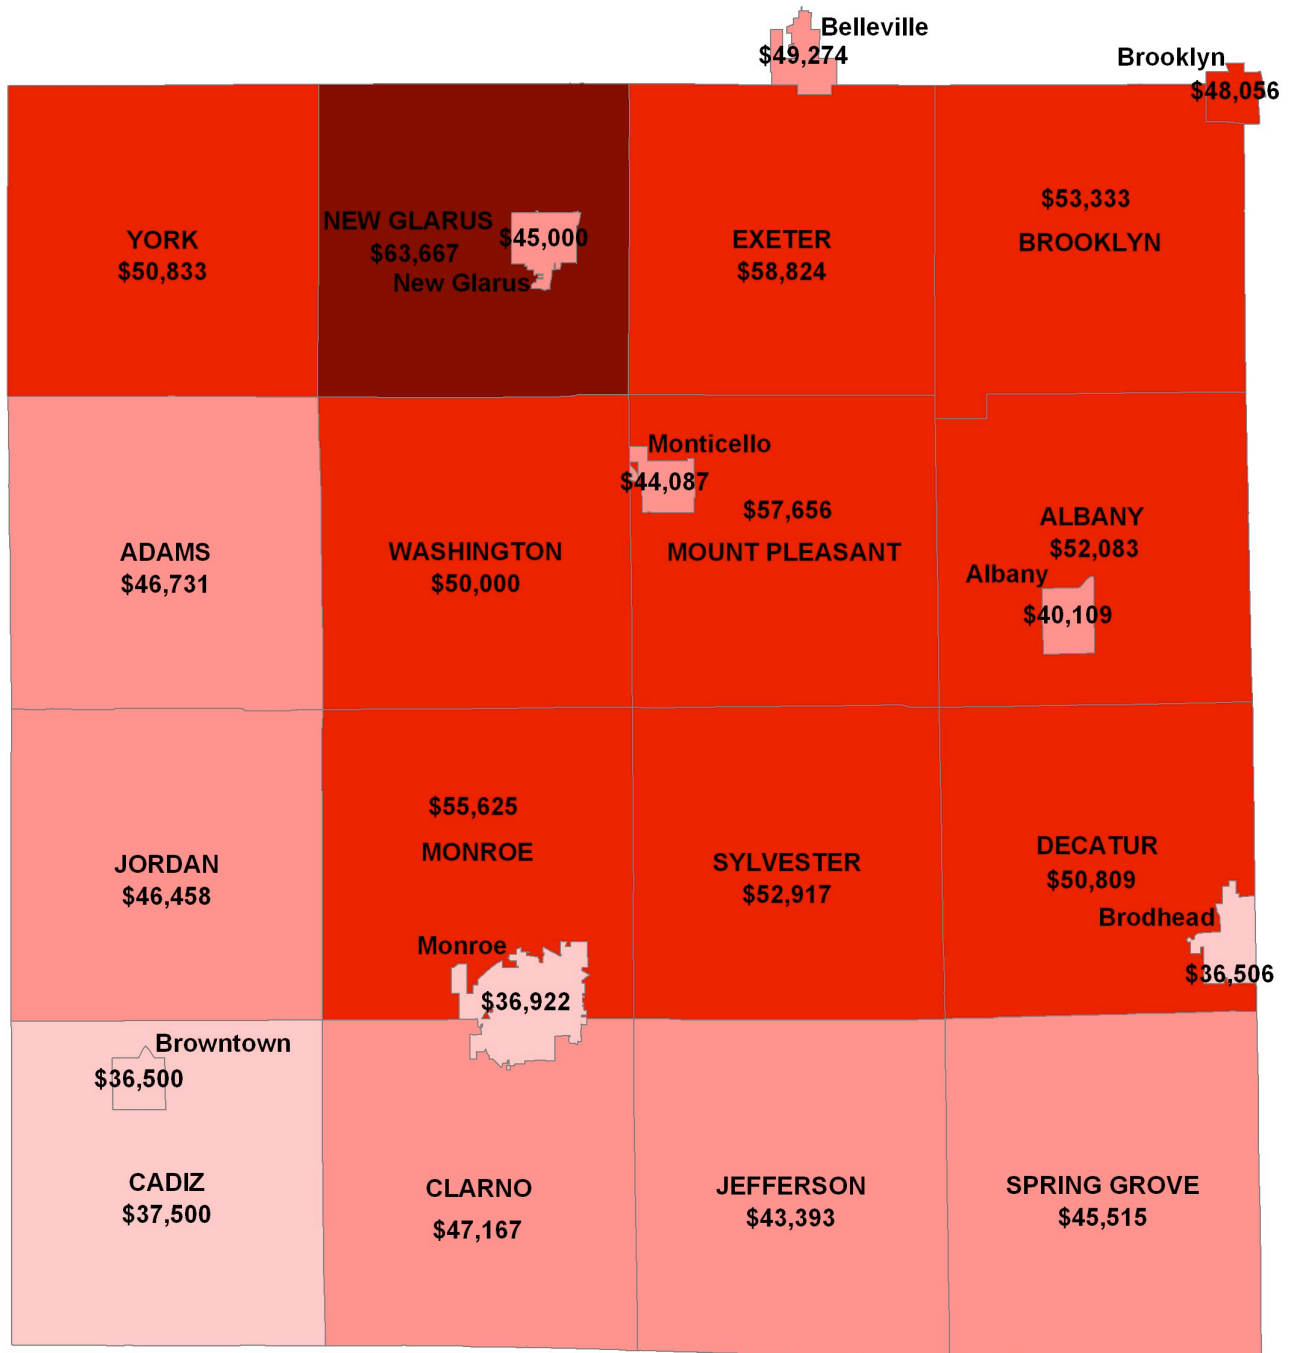

MAP 6.1 Median Household Income 2000

- GREEN COUNTY, WISCONSIN -

SOUTHWESTERN WISCONSIN
REGIONAL PLANNING COMMISSION
719 Pioneer Tower
1 University Plaza
Platteville, WI 53818

November 2, 2004

Legend

Median Household Income 2000

< $40K
 $40K - $49K
 $50K - $59K
 $60K >