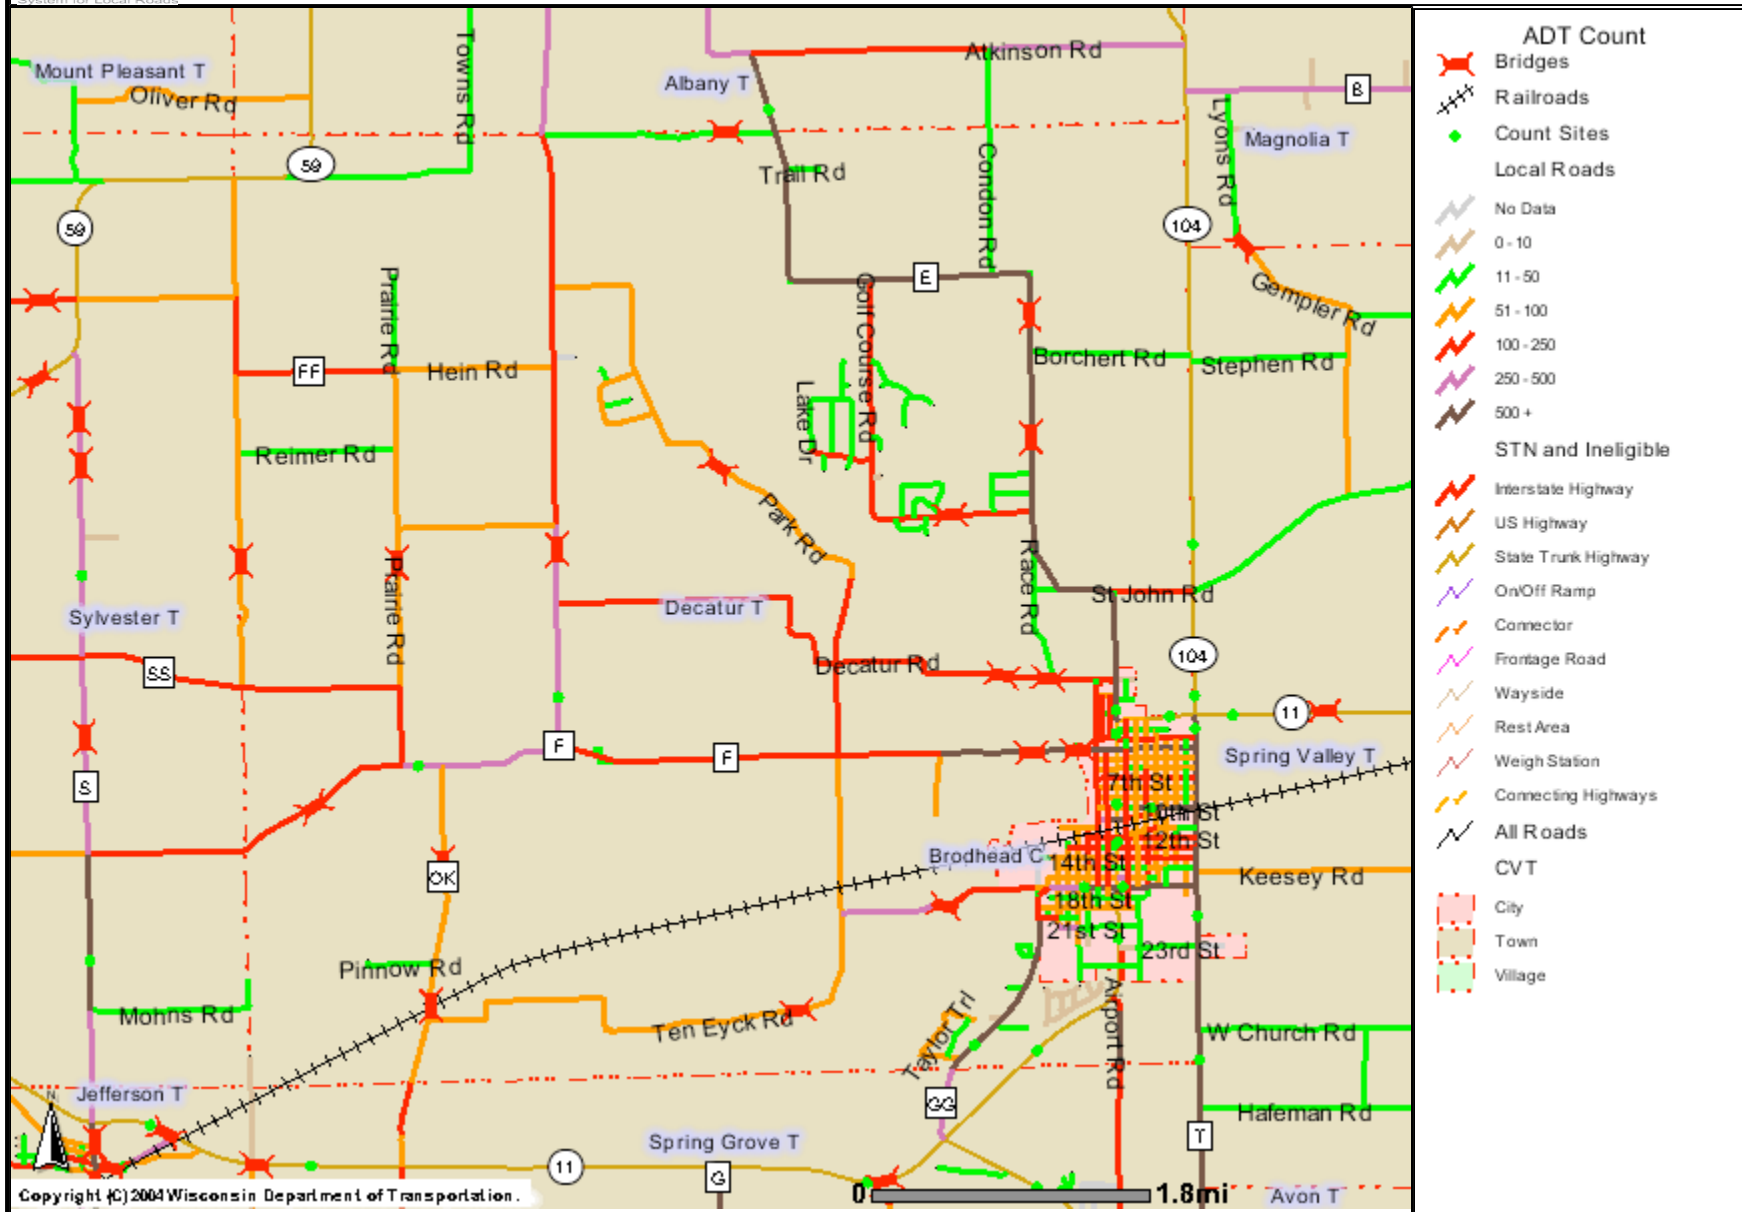

MAP 5.2: AVERAGE DAILY TRAFFIC MAP - Town of Decatur

The information contained in this data set and information produced from this dataset were created for the official use of the Wisconsin Department of Transportation (WisDOT). Any other use while not prohibited, is the sole responsibility of the user. WisDOT expressly disclaims all liability regarding fitness of use of the information for other than official WisDOT business.