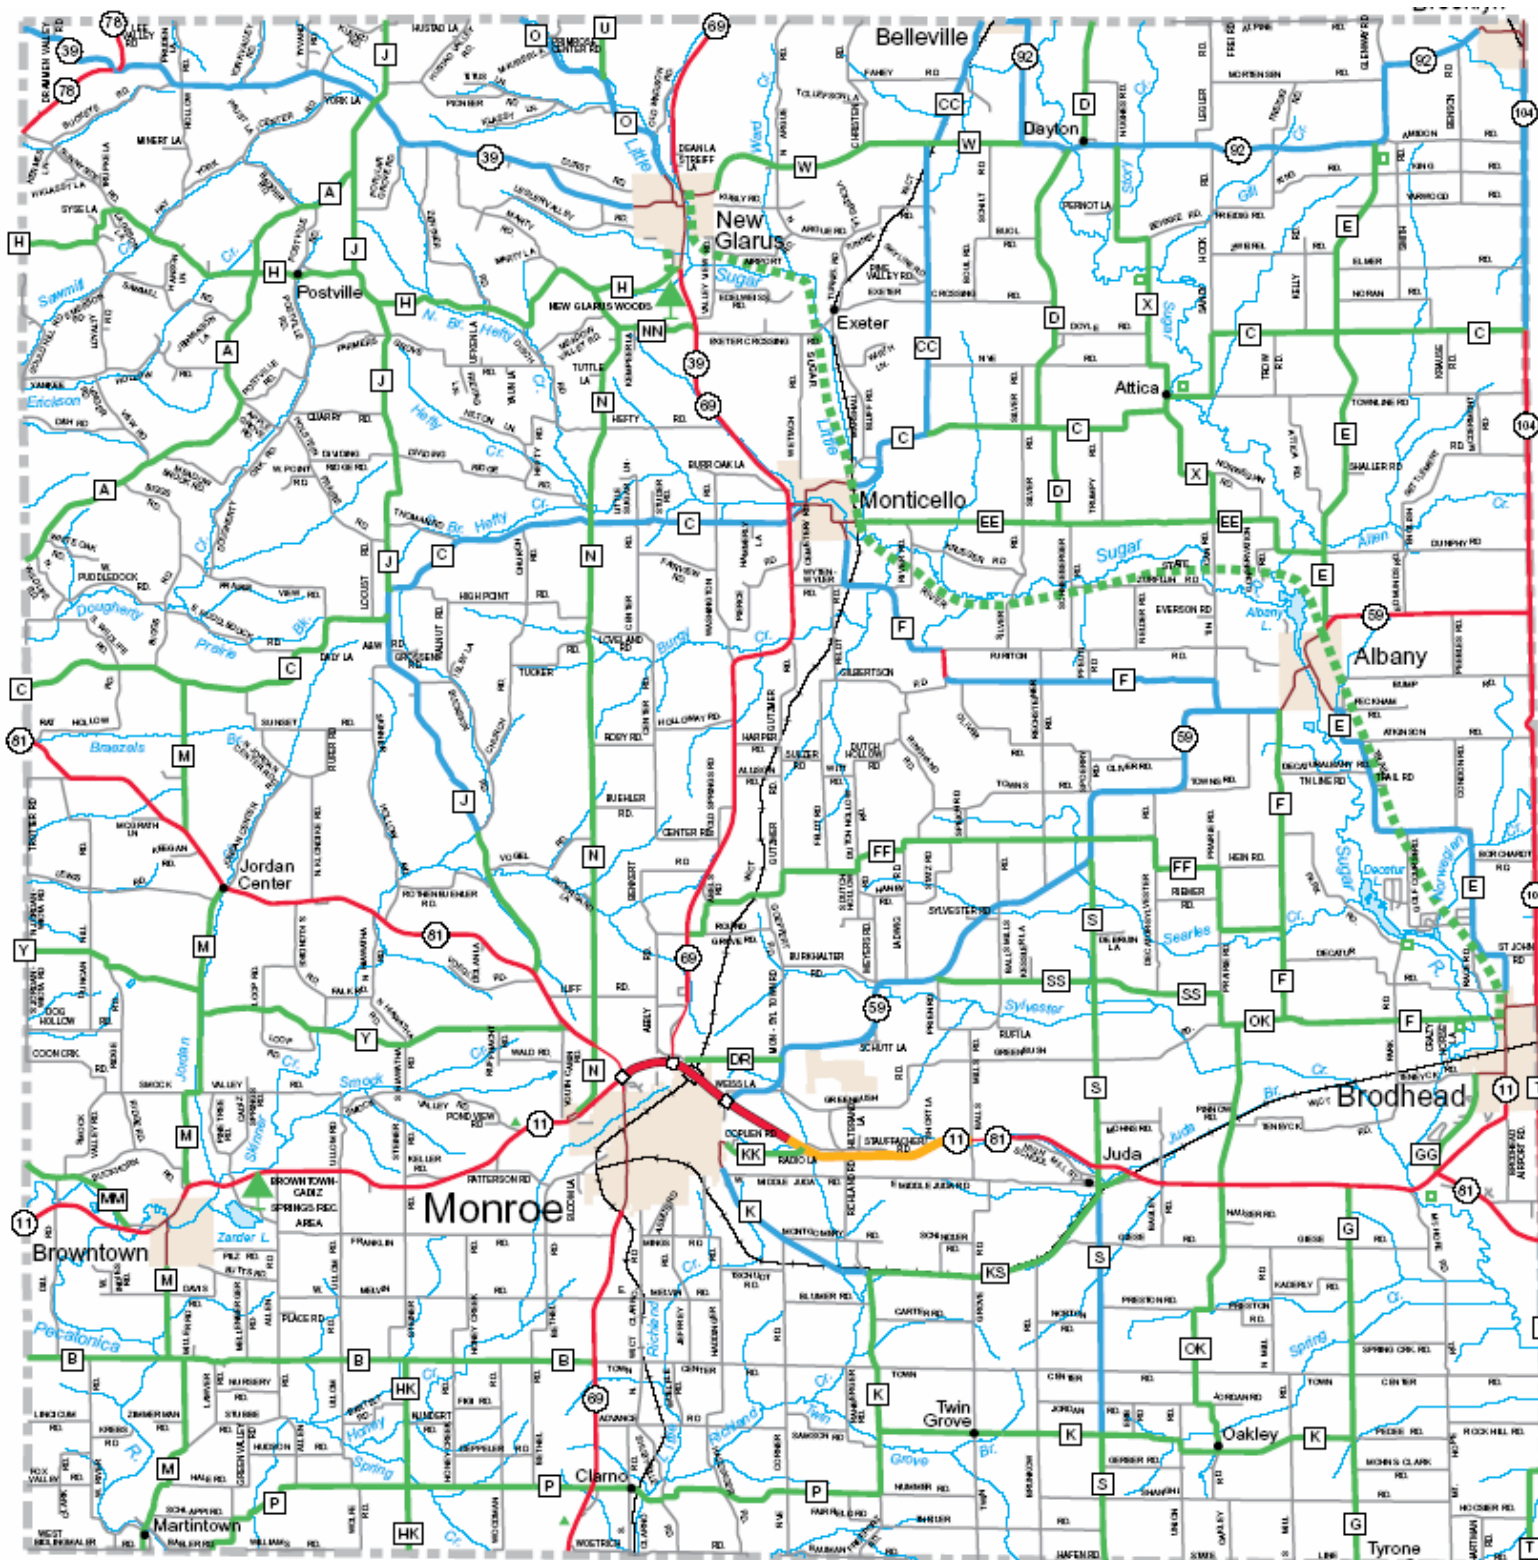

Map 5.5: Bicycling Conditions
Green County

- Town Roads
- Best Conditions for Bicycling
- Moderate Conditions for Bicycling
- Highways with Wider Paved Shoulders with Higher Volumes
- High Volume; Undesirable Conditions
- Bicyclists Prohibited or Not Recommended
- Bicycle Touring Trails
- Urban Escape Routes
- Major Urban Streets

Scale