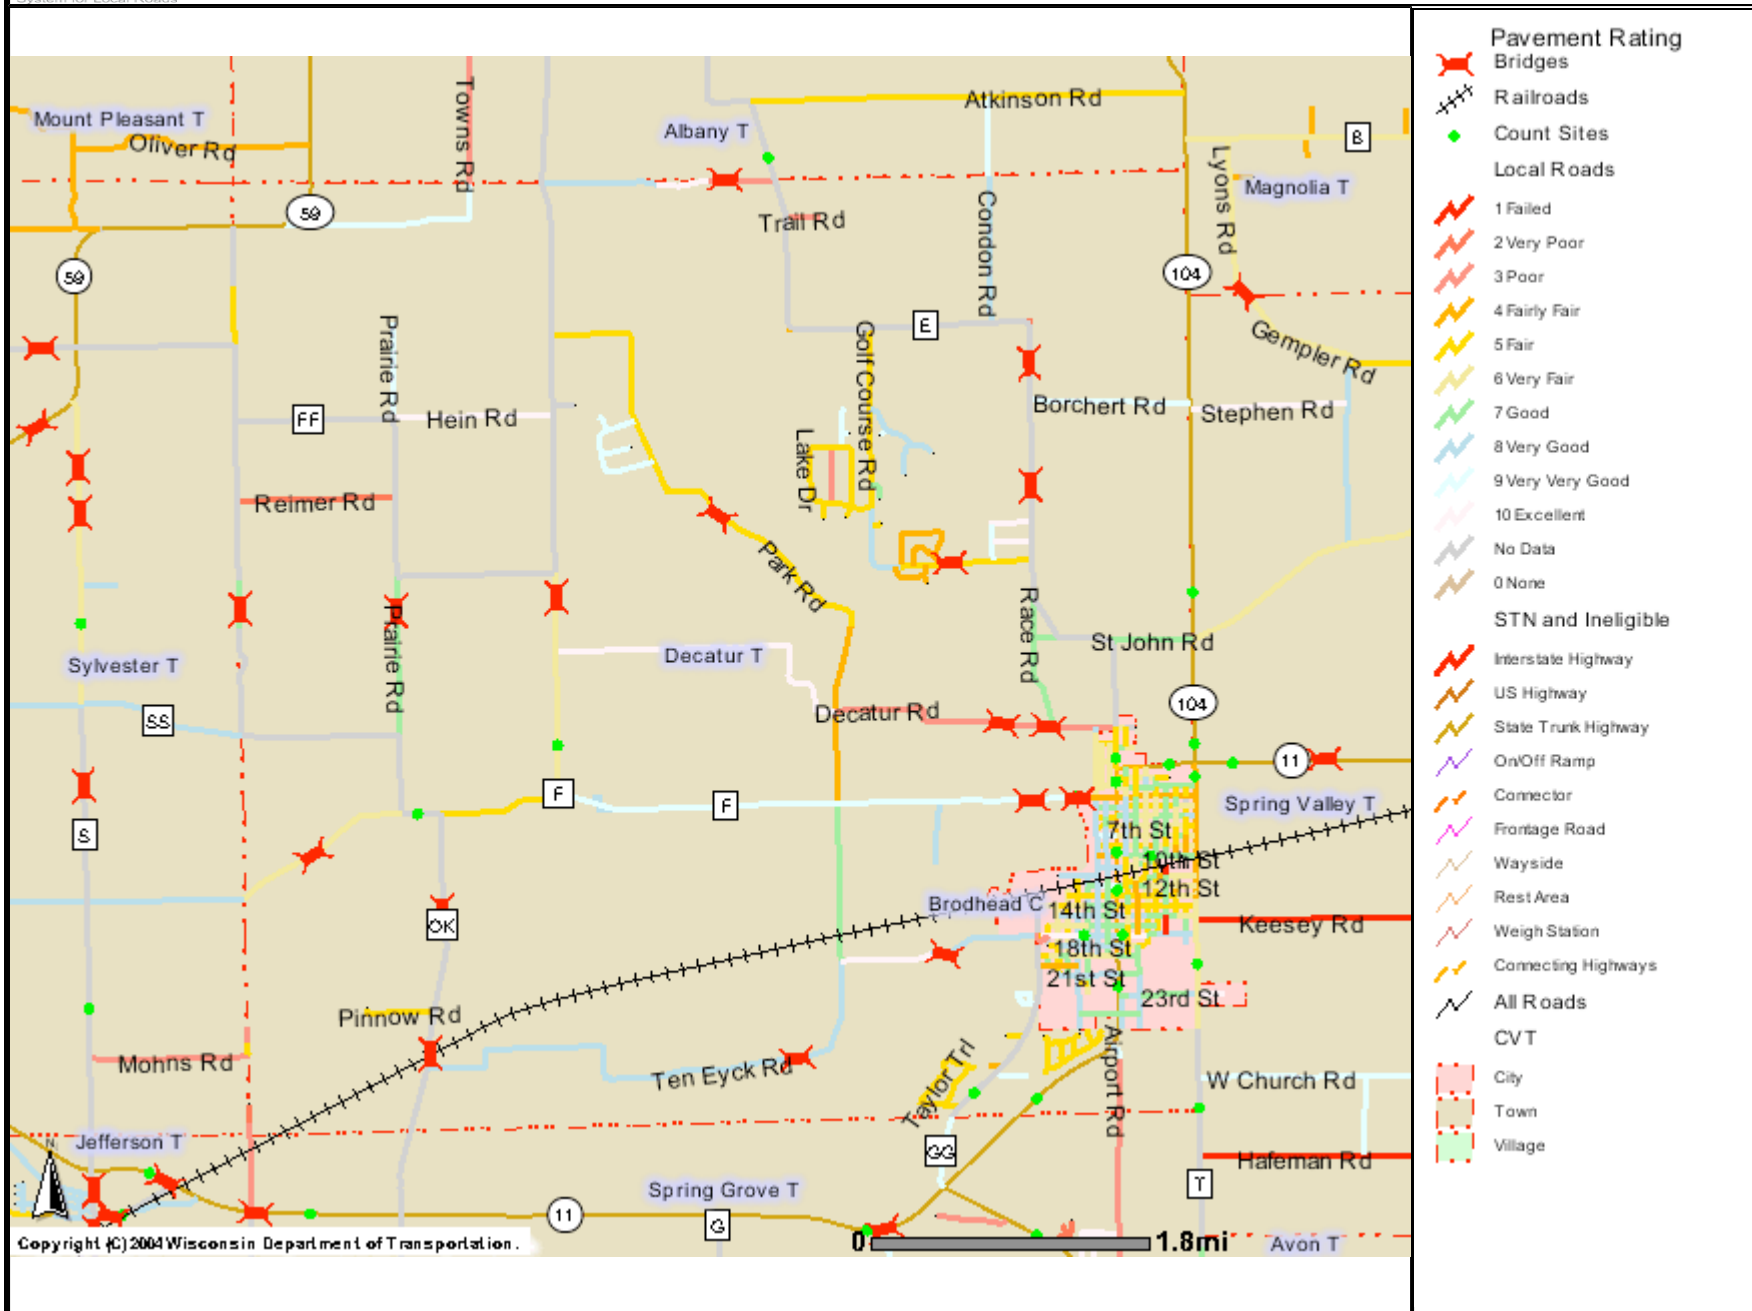

MAP 5.6: PAVEMENT RATING - Town of Decatur

The information contained in this data set and information produced from this dataset were created for the official use of the Wisconsin Department of Transportation (WisDOT). Any other use while not prohibited, is the sole responsibility of the user. WisDOT expressly disclaims all liability regarding fitness of use of the information for other than official WisDOT business.