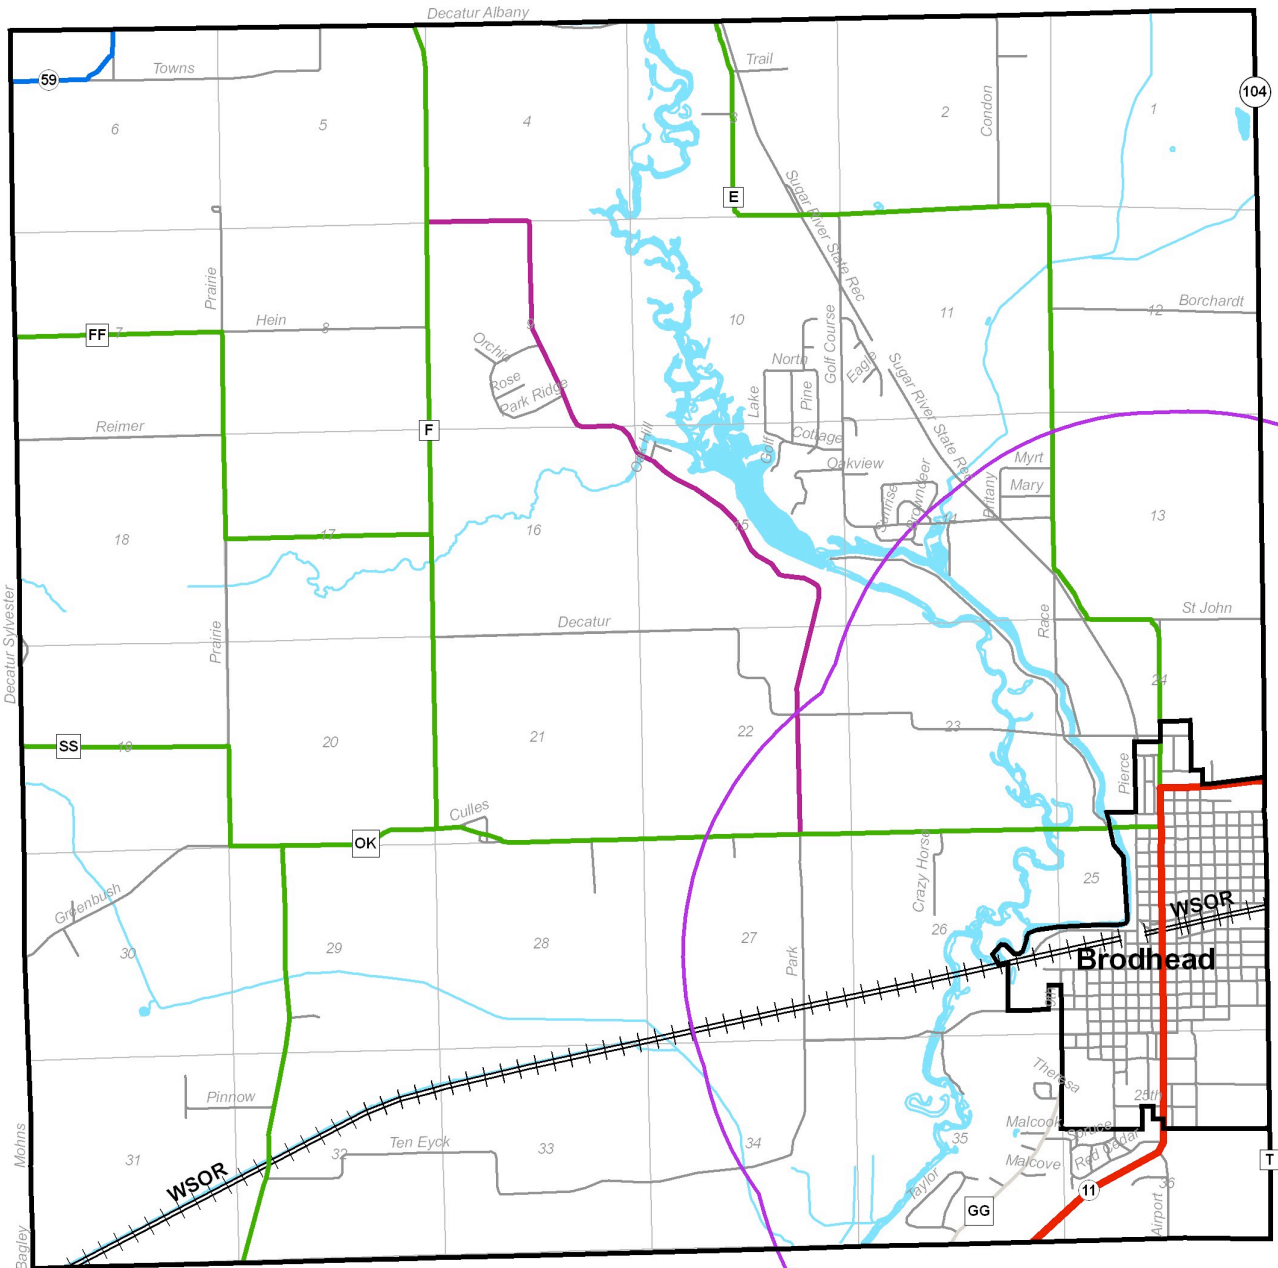

MAP 5.1 FUNCTIONAL CLASSIFICATION

- TOWN OF DECATUR -
GREEN COUNTY, WISCONSIN

Legend

Municipal Boundary	Minor Collectors
Sections	Rustic Roads
1.5 Mile ETZ Boundary	Local Roads
Principal Arterials	Railroads Current
Minor Arterials	Airports
Major Collectors	Water

1 inch equals 0.88 miles

This map is neither a legally recorded map nor a technical survey and is not intended to be one. SWWRPC is not responsible for any inaccuracies herein contained.

SOUTHWESTERN WISCONSIN
REGIONAL PLANNING COMMISSION
719 Pioneer Tower
1 University Plaza
Platteville, WI 53818
November 16, 2004