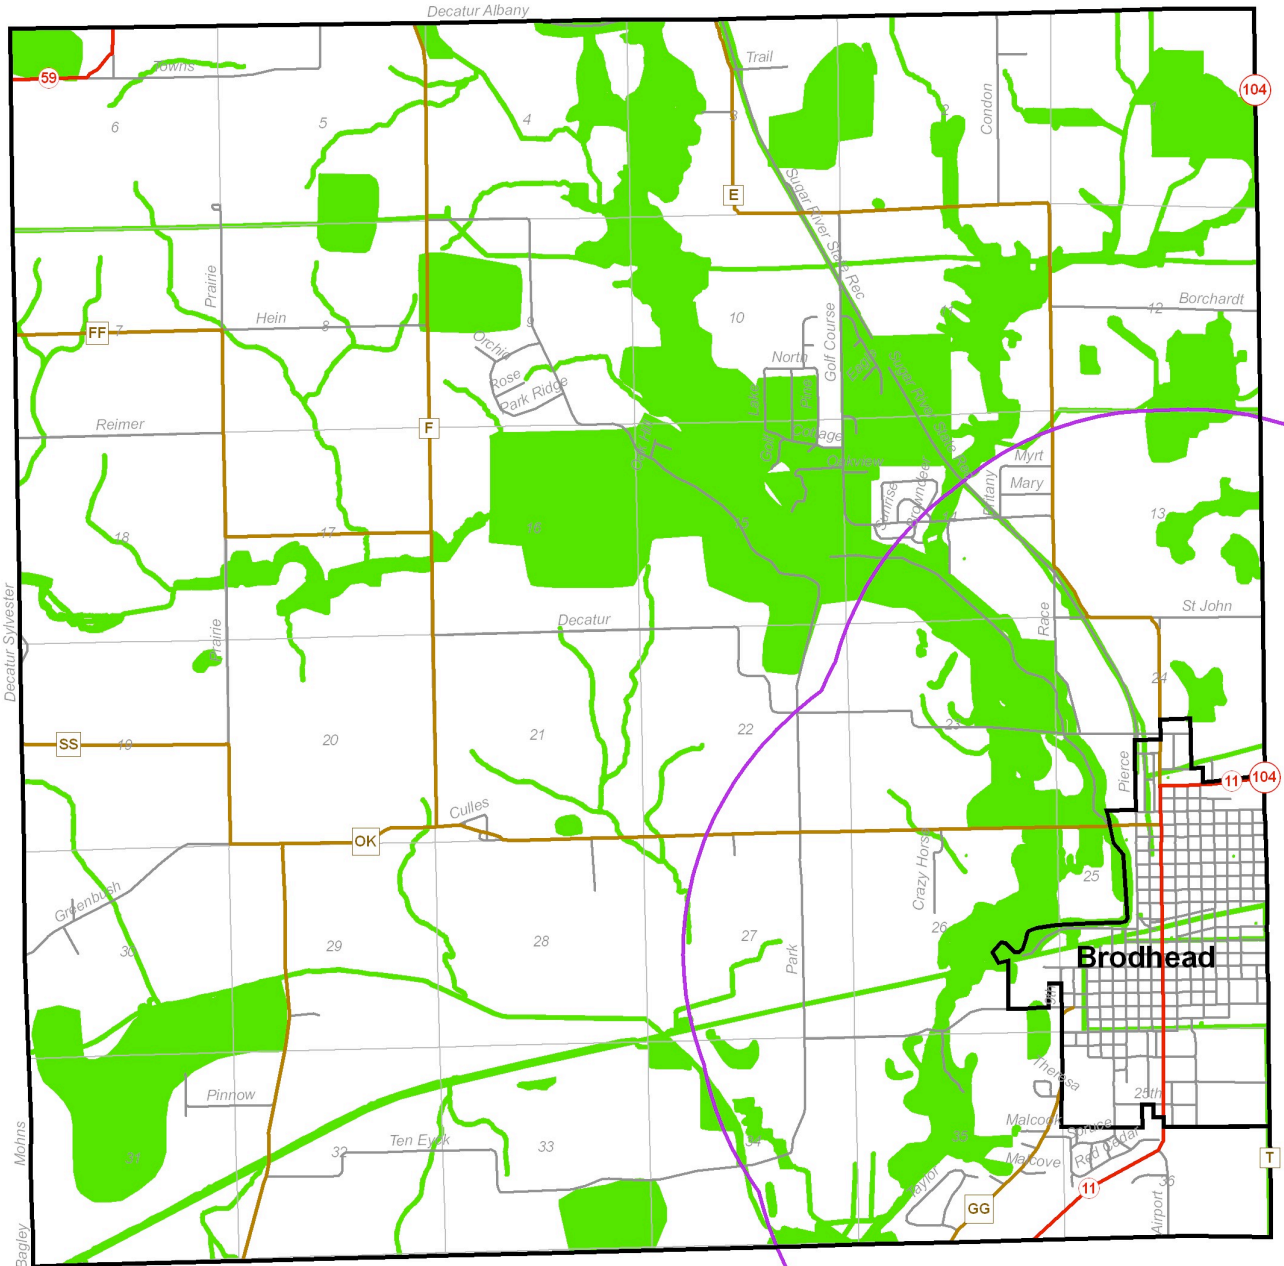

MAP 3.2.7 ENVIRONMENTAL CORRIDORS

- TOWN OF DECATUR -

GREEN COUNTY, WISCONSIN

SOUTHWESTERN WISCONSIN
REGIONAL PLANNING COMMISSION
719 Pioneer Tower
1 University Plaza
Platteville, WI 53818

November 17, 2004

Legend

- Municipal Boundary
- Sections
- 1.5 Mile ETZ Boundary
- Environmental Corridors
- State Roads
- County Roads
- Local Roads

1 inch equals 0.88 miles