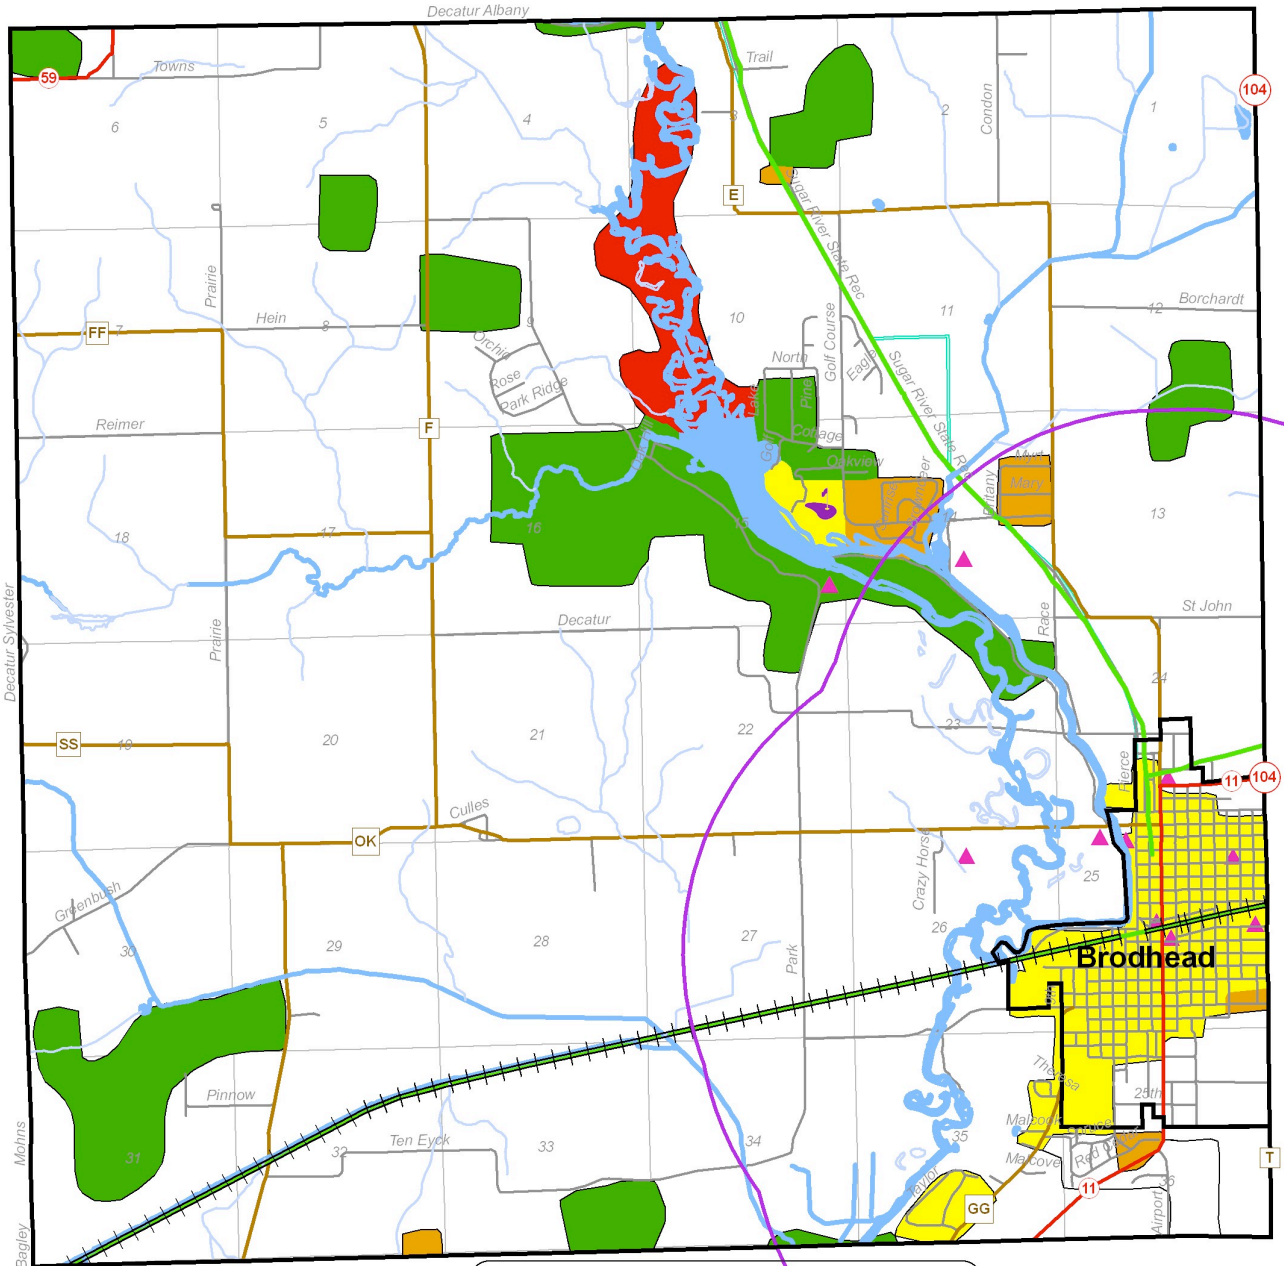

MAP 3.2.6 NATURAL AND RECREATIONAL RESOURCES

- TOWN OF DECATUR -
GREEN COUNTY, WISCONSIN

Legend

	Municipal Boundary		Wetland
	Sections		Parks - DNR
	1.5 Mile ETZ Boundary		Recreational Trails
	Golf Courses		Railroad Current
	Parks - Local		Intermittent Streams
	Agriculture		Perennial Streams/Lakes
	Barren		State Roads
	Forests		County Roads
	Urban		Local Roads

 SOUTHWESTERN WISCONSIN
REGIONAL PLANNING COMMISSION
719 Pioneer Tower
1 University Plaza
Platteville, WI 53818
November 3, 2004

1 inch equals 0.88 miles

This map is neither a legally recorded map nor a technical survey and is not intended to be one. SWWRPC is not responsible for any inaccuracies herein contained.