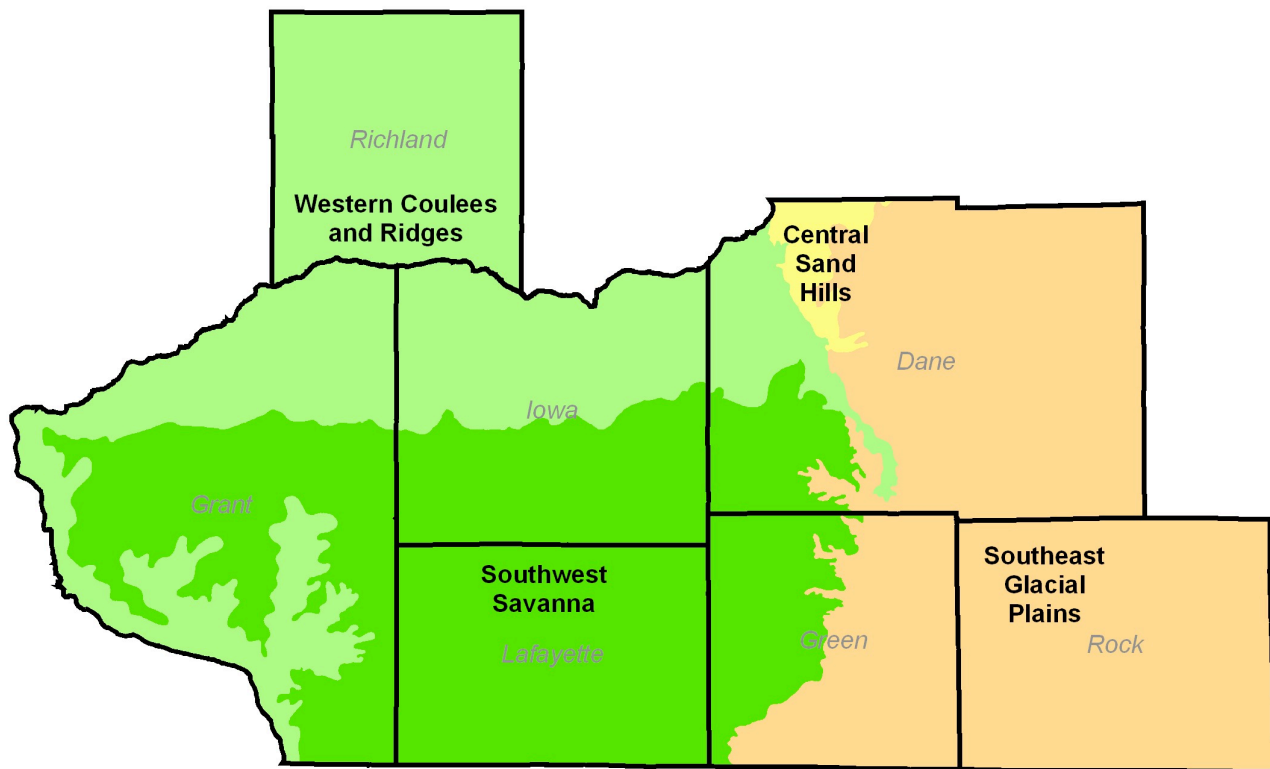

MAP 3.2.4 ECOLOGICAL LANDSCAPES OF SOUTHWEST-SOUTH CENTRAL WISCONSIN

SOUTHWESTERN WISCONSIN
 REGIONAL PLANNING COMMISSION
 719 Pioneer Tower
 1 University Plaza
 Platteville, WI 53818

October 21, 2004

Legend

- Municipality Boundary
- Central Sand Hills
- Southeast Glacial Plains
- Southwest Savanna
- Western Coulees and Ridges

1 inch equals 17.34 miles

This map is neither a legally recorded map nor a technical survey and is not intended to be one. SWWRPC is not responsible for any inaccuracies herein contained.