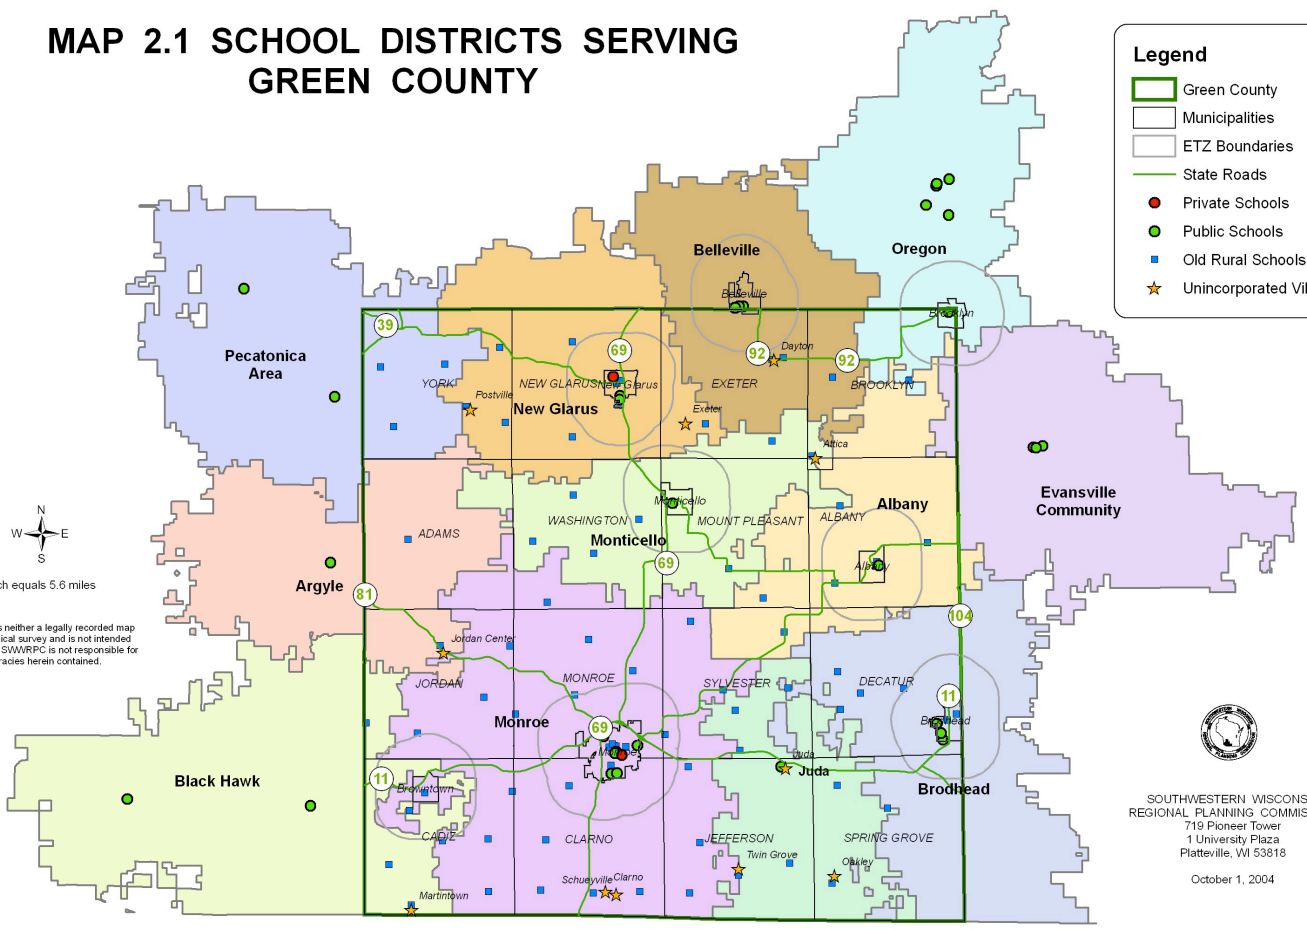

MAP 2.1 SCHOOL DISTRICTS SERVING GREEN COUNTY

Legend

- Green County
- Municipalities
- ETZ Boundaries
- State Roads
- Private Schools
- Public Schools
- Old Rural Schools
- Unincorporated Villages

1 inch equals 5.6 miles

SOUTHWESTERN WISCONSIN
REGIONAL PLANNING COMMISSION
719 Pioneer Tower
1 University Plaza
Platteville, WI 53818
October 1, 2004