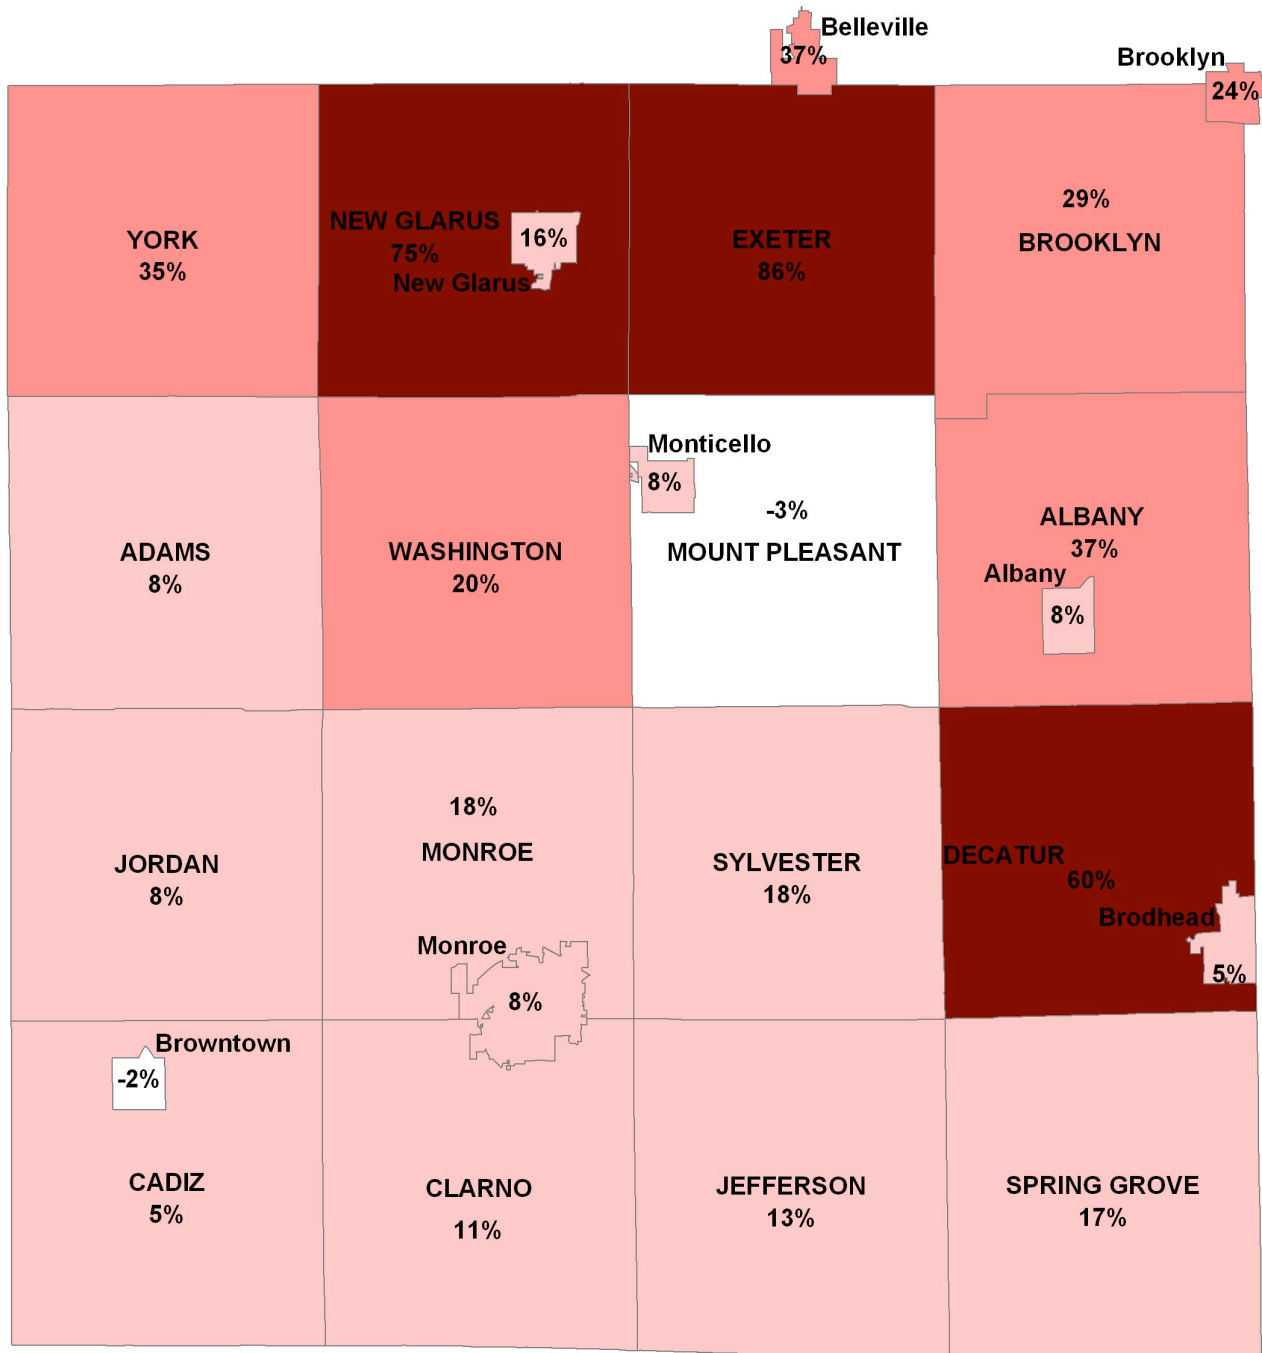

MAP 4.2 HOUSING UNIT CHANGE 1990 - 2000

- GREEN COUNTY, WISCONSIN -