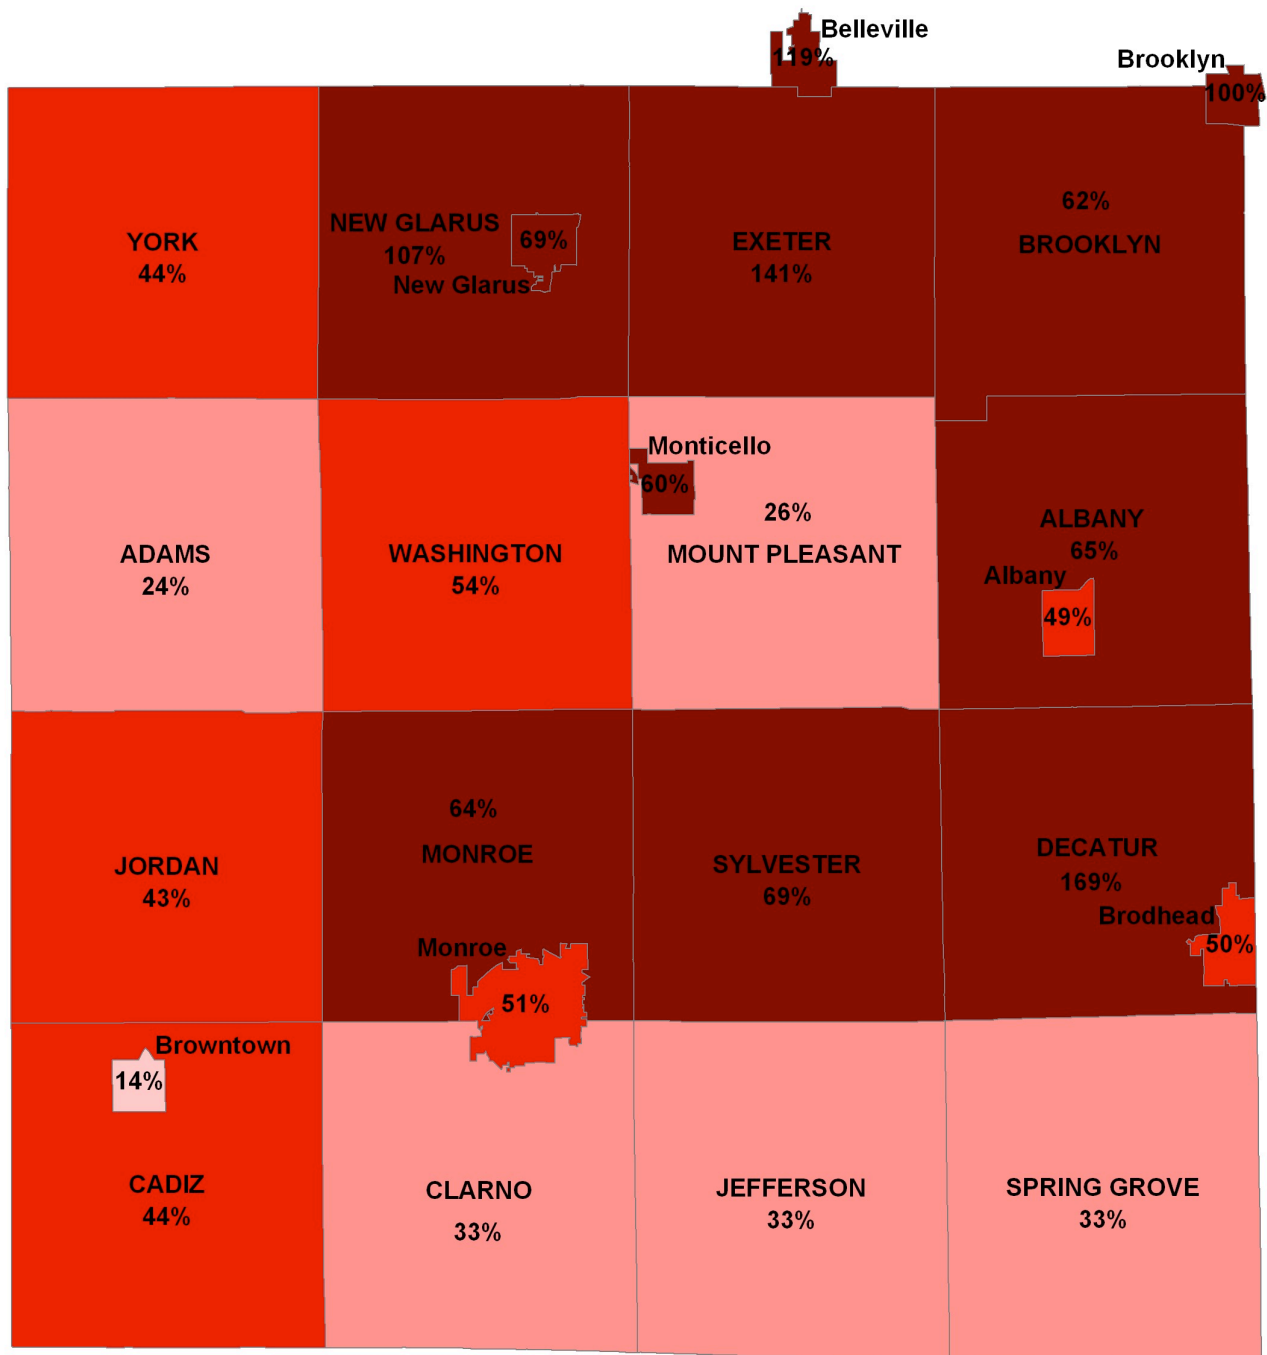

MAP 4.1 HOUSING UNIT CHANGE 1970 - 2000

- GREEN COUNTY, WISCONSIN -