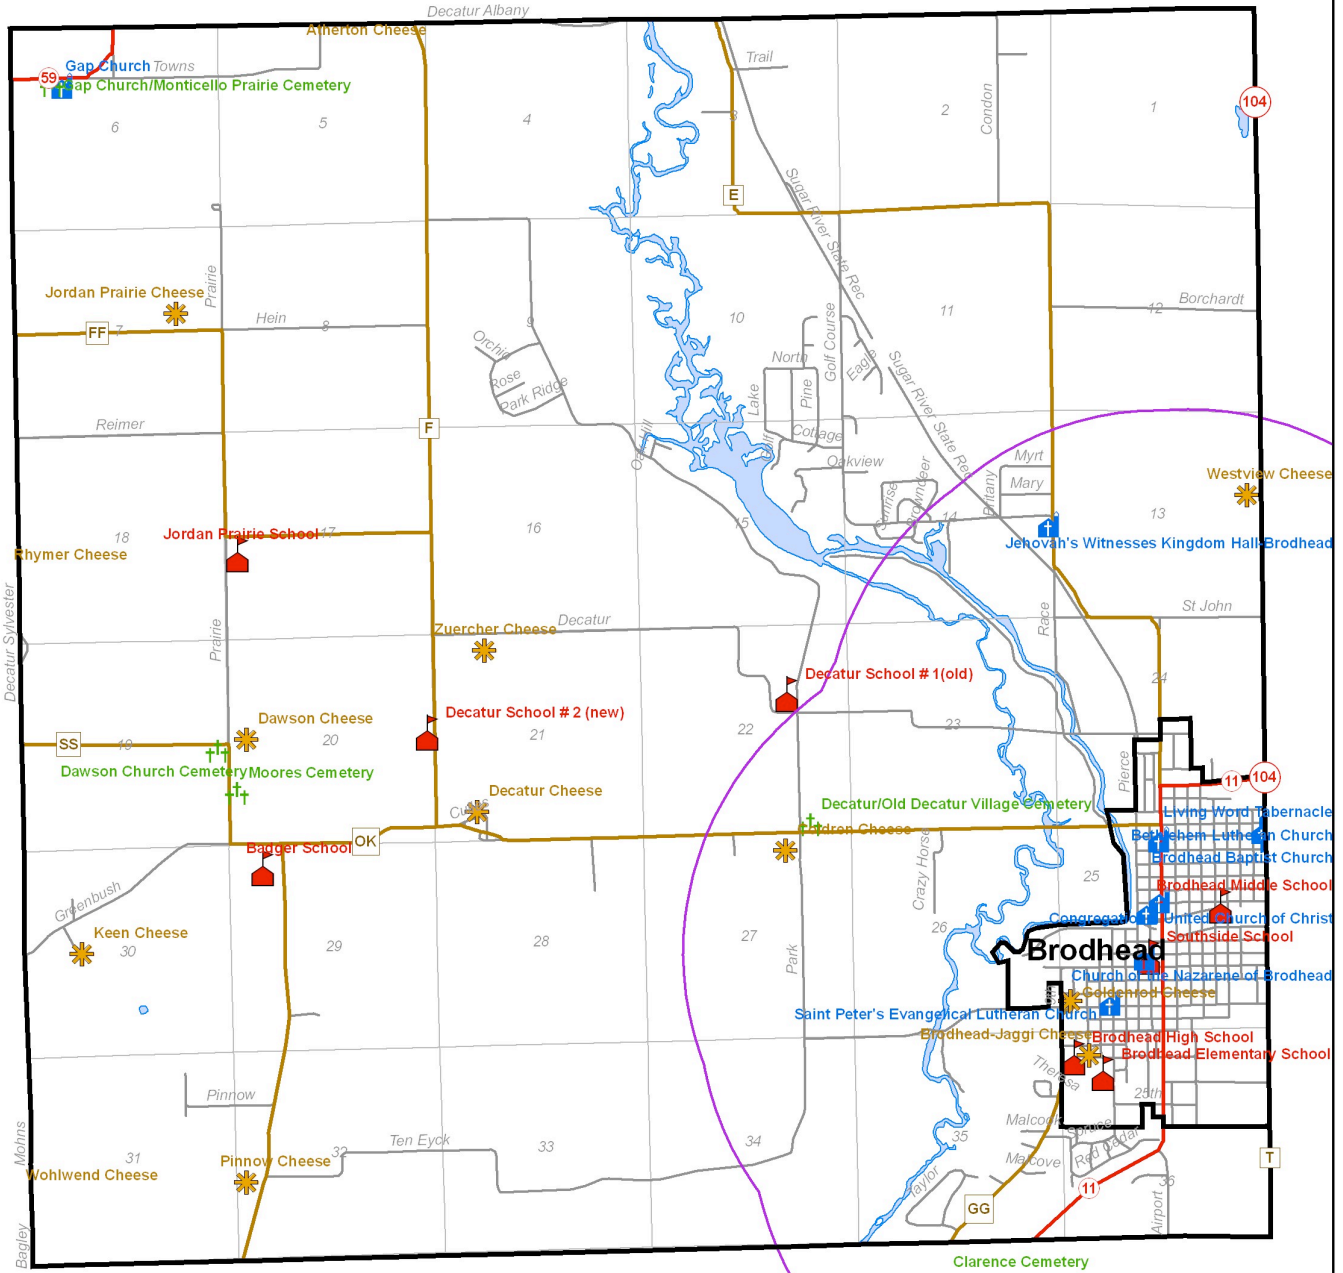

MAP 3.3.1 CULTURAL RESOURCES

- TOWN OF DECATUR -
GREEN COUNTY, WISCONSIN

Legend

- Municipal Boundary
- Sections
- 1.5 Mile ETZ Boundary
- State Roads
- County Roads
- Local Roads
- Historical Cemetery
- Historical Cheese Factory
- Historical Church
- Historical School
- Water

1 inch equals 0.88 miles

SOUTHWESTERN WISCONSIN
REGIONAL PLANNING COMMISSION
719 Pioneer Tower
1 University Plaza
Platteville, WI 53818

August 4, 2005