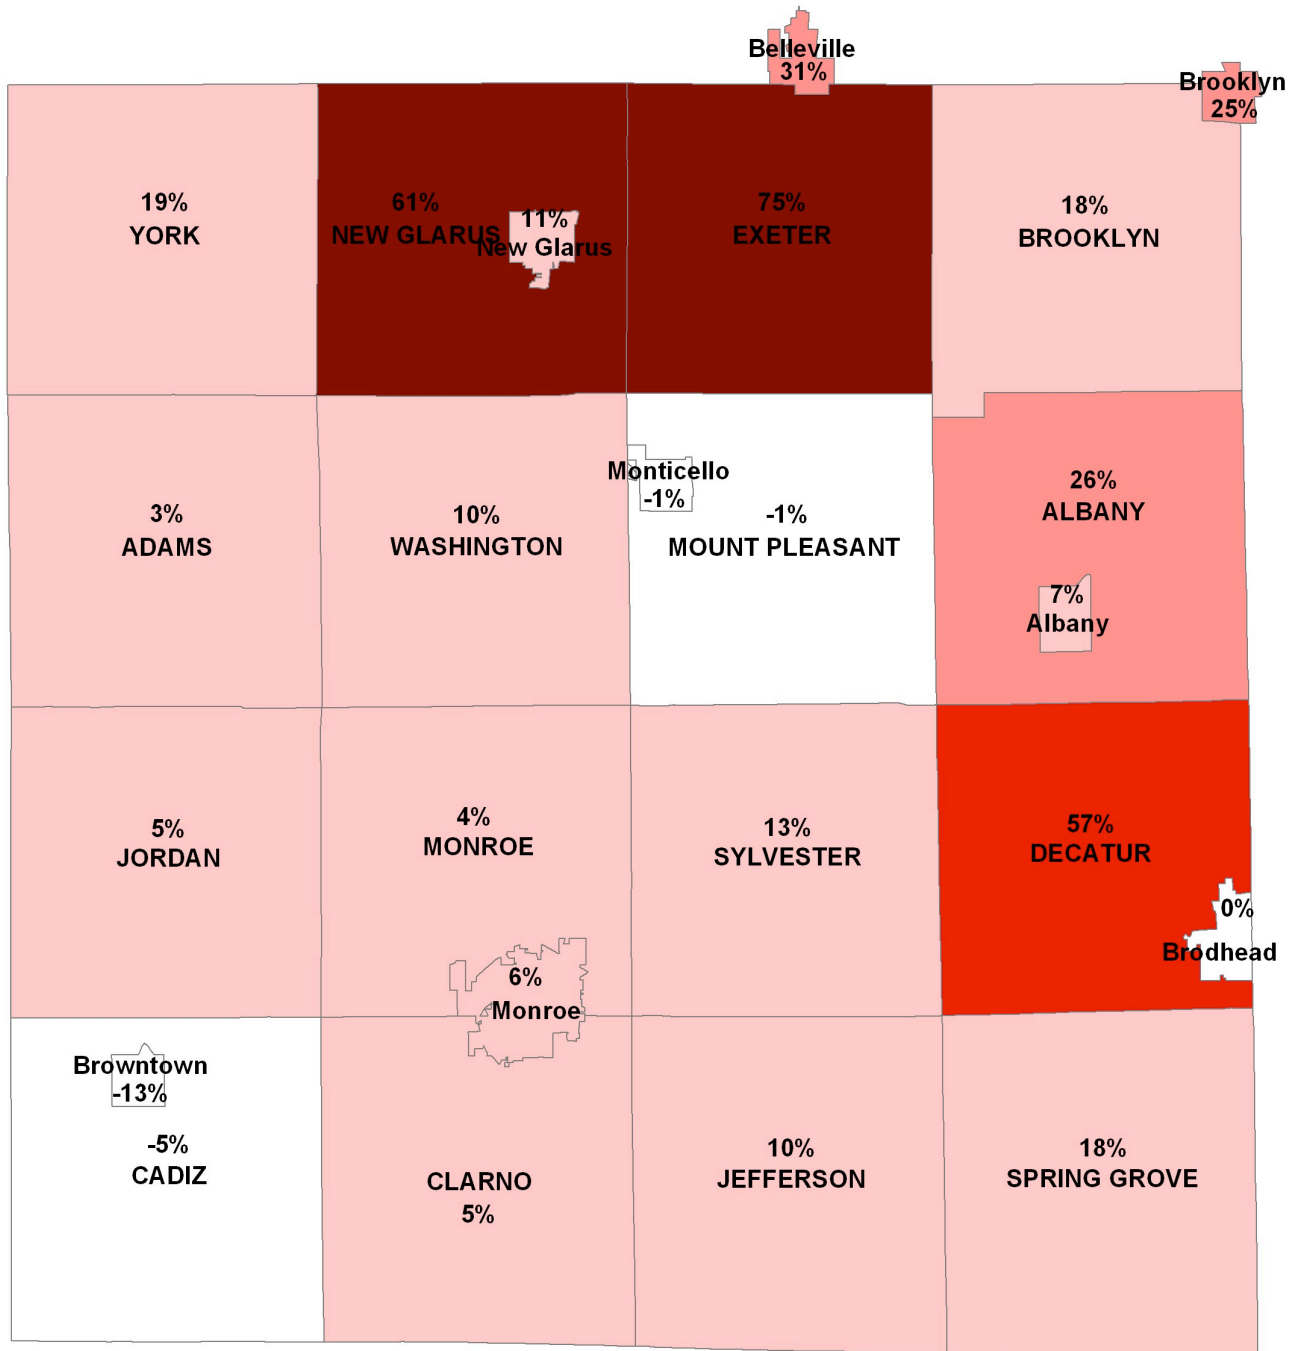

MAP 1.4 POPULATION CHANGE 1990 - 2000

- GREEN COUNTY, WISCONSIN -