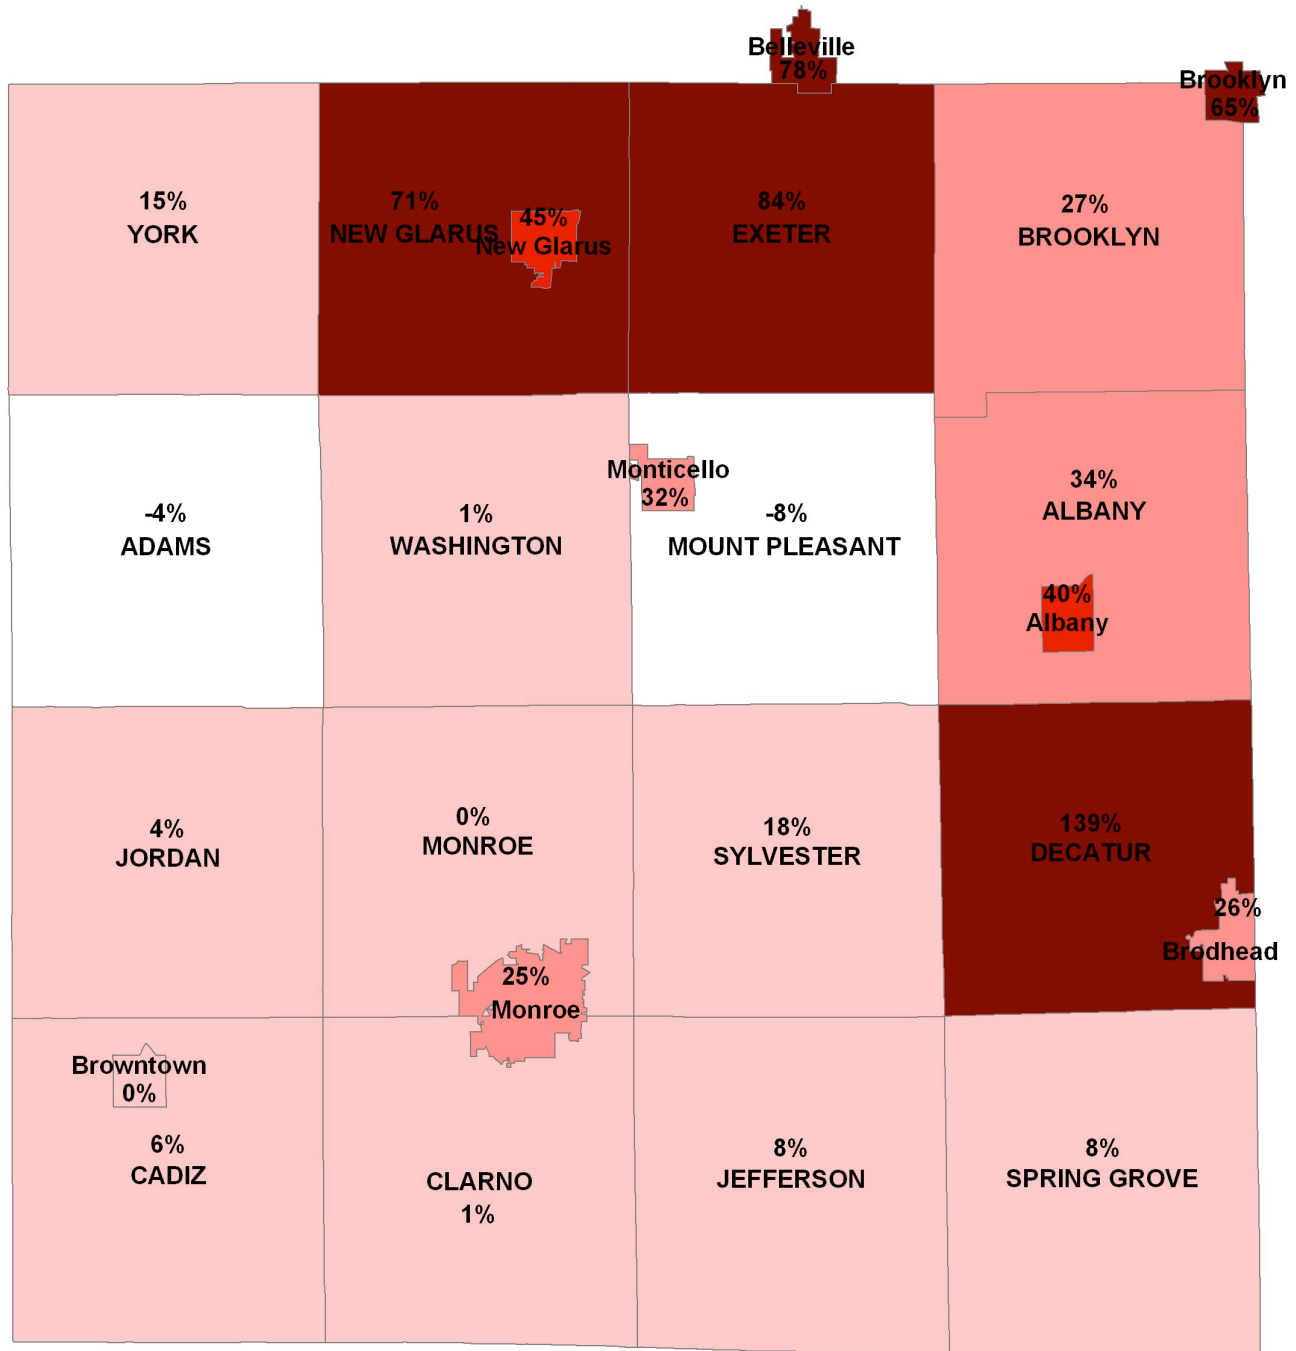

MAP 1.3 POPULATION CHANGE 1970 - 2000

- GREEN COUNTY, WISCONSIN -